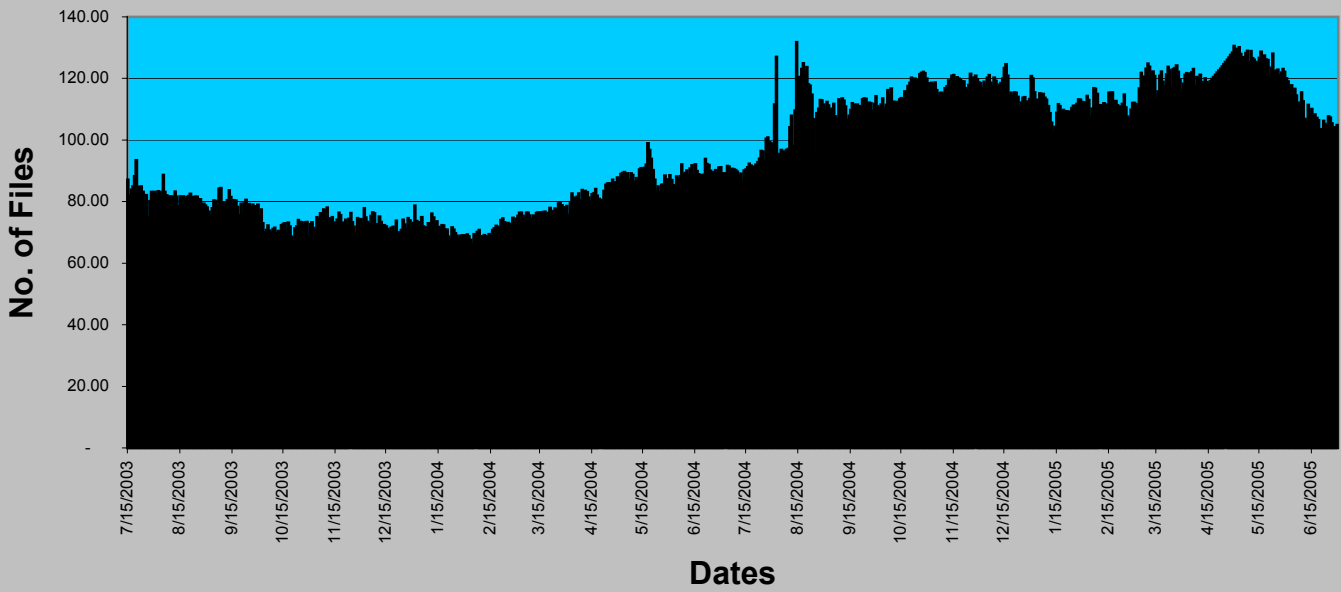

Average Users Online

	Users
Daily Average	2,486,387
Lowest Daily Average	1,965,973
Highest Daily Average	2,709,070

	Time of Day					
	12AM	4AM	8AM	12PM	4PM	8PM
DECEMBER	1,932,282	2,189,543	2,471,972	2,653,338	2,341,869	2,126,195
JANUARY	2,046,547	2,177,784	2,548,263	2,795,224	2,463,369	2,250,492
FEBRUARY	2,030,719	2,226,595	2,483,788	2,721,432	2,403,678	2,139,201
MARCH	2,144,867	2,326,799	2,548,433	2,719,829	2,434,658	2,305,517
APRIL	2,518,885	2,610,929	2,849,587	3,009,452	2,779,020	2,658,814
MAY	2,367,906	2,479,131	2,675,537	2,866,967	2,620,893	2,509,003
JUNE	2,246,918	2,374,082	2,560,006	2,756,771	2,564,142	2,416,401

Section 2 - Edonkey Summary

Number of Users - eDonkey

July 15, 2003 through June 30, 2005

Avg. Number of Files Per User - eDonkey

July 15, 2003 through June 30, 2005

JUNE 2005

Average Users Online

	Users
Daily Average	5,589,682
Lowest Daily Average	4,889,491
Highest Daily Average	6,327,500

	Time of Day					
	12AM	4AM	8AM	12PM	4PM	8PM
DECEMBER	2,612,683	2,900,416	3,004,844	3,037,037	2,696,323	2,584,348
JANUARY	2,823,027	3,137,458	3,299,371	3,344,924	2,950,955	2,855,467
FEBRUARY	2,890,216	3,195,120	3,404,841	3,449,181	2,993,185	2,863,025
MARCH	3,104,643	3,408,241	3,576,108	3,610,712	3,119,944	3,018,646
APRIL	3,497,830	3,800,700	4,052,225	4,033,677	3,604,933	3,413,177
MAY	3,911,042	4,266,618	4,551,792	4,564,431	4,001,840	3,876,871
JUNE	5,386,224	5,764,582	5,852,287	5,916,086	5,454,852	5,170,433