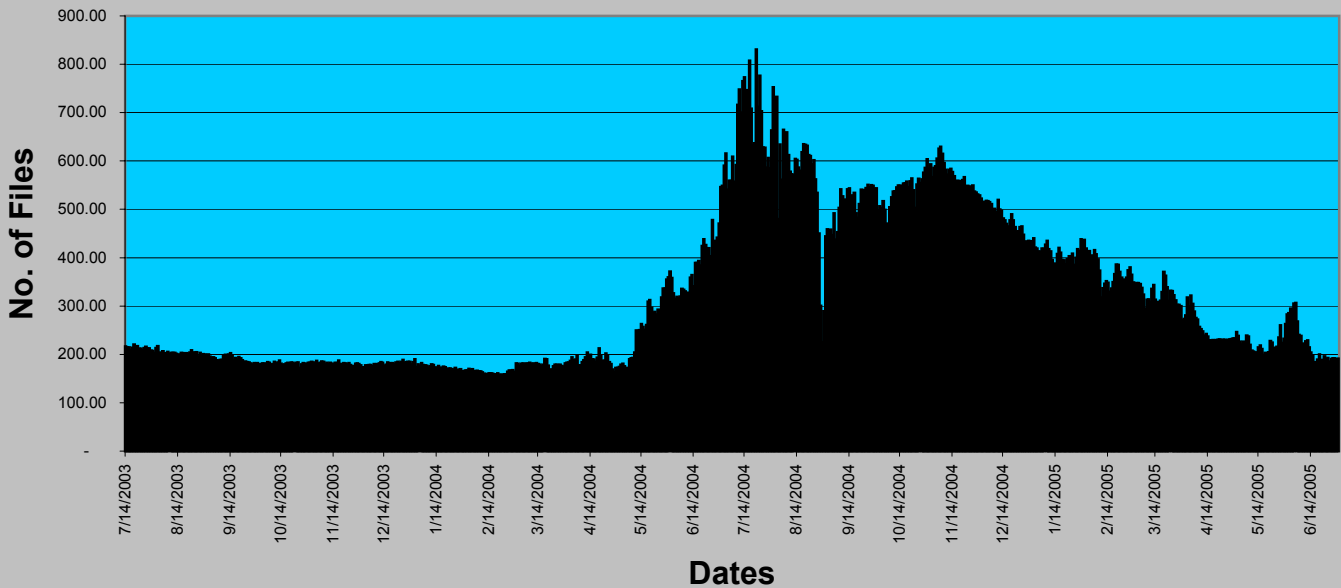

ALL STUDIOS TOP 10 MOVIES

Current Month	Last Month	Theatrical Release	Title	Studio	Cases by Month			
					JUN	MAY	APR	MAR
1	23	5/19/2005	Star Wars Episode III: Revenge of the Sith	Fox	55,228	21,021	*	*
2	6	4/15/2005	Amityville Horror	MGM	30,418	32,689	9,337	*
3	8	3/11/2005	Robots	Fox	28,734	30,867	19,731	3,436
4	16	4/8/2005	Sahara	Paramount	28,479	21,021	9,081	*
5	1	12/15/2004	Million Dollar Baby	Warner Bros	27,336	36,037	18,745	12,423
6	45	5/6/2005	Kingdom of Heaven	Fox	27,320	13,901	*	*
7	5	2/11/2005	Hitch	Sony	26,013	33,638	16,471	7,347
8	4	11/19/2004	National Treasure	Disney	24,259	33,788	22,906	19,005
9	2	12/10/2004	Ocean's 12	Warner Bros	24,140	34,016	19,094	25,538
10	*	6/15/2005	Batman Begins	Warner Bros	23,505	*	*	*

* Information not available

Section 1 - Fast Track Summary

Number of Users - Fast Track

July 15, 2003 through June 30, 2005

Avg. Number of Files Per User - Fast Track

July 15, 2003 through June 30, 2005

JUNE 2005

Average Users Online

	Users
Daily Average	2,486,387
Lowest Daily Average	1,965,973
Highest Daily Average	2,709,070

	Time of Day					
	12AM	4AM	8AM	12PM	4PM	8PM
DECEMBER	1,932,282	2,189,543	2,471,972	2,653,338	2,341,869	2,126,195
JANUARY	2,046,547	2,177,784	2,548,263	2,795,224	2,463,369	2,250,492
FEBRUARY	2,030,719	2,226,595	2,483,788	2,721,432	2,403,678	2,139,201
MARCH	2,144,867	2,326,799	2,548,433	2,719,829	2,434,658	2,305,517
APRIL	2,518,885	2,610,929	2,849,587	3,009,452	2,779,020	2,658,814
MAY	2,367,906	2,479,131	2,675,537	2,866,967	2,620,893	2,509,003
JUNE	2,246,918	2,374,082	2,560,006	2,756,771	2,564,142	2,416,401