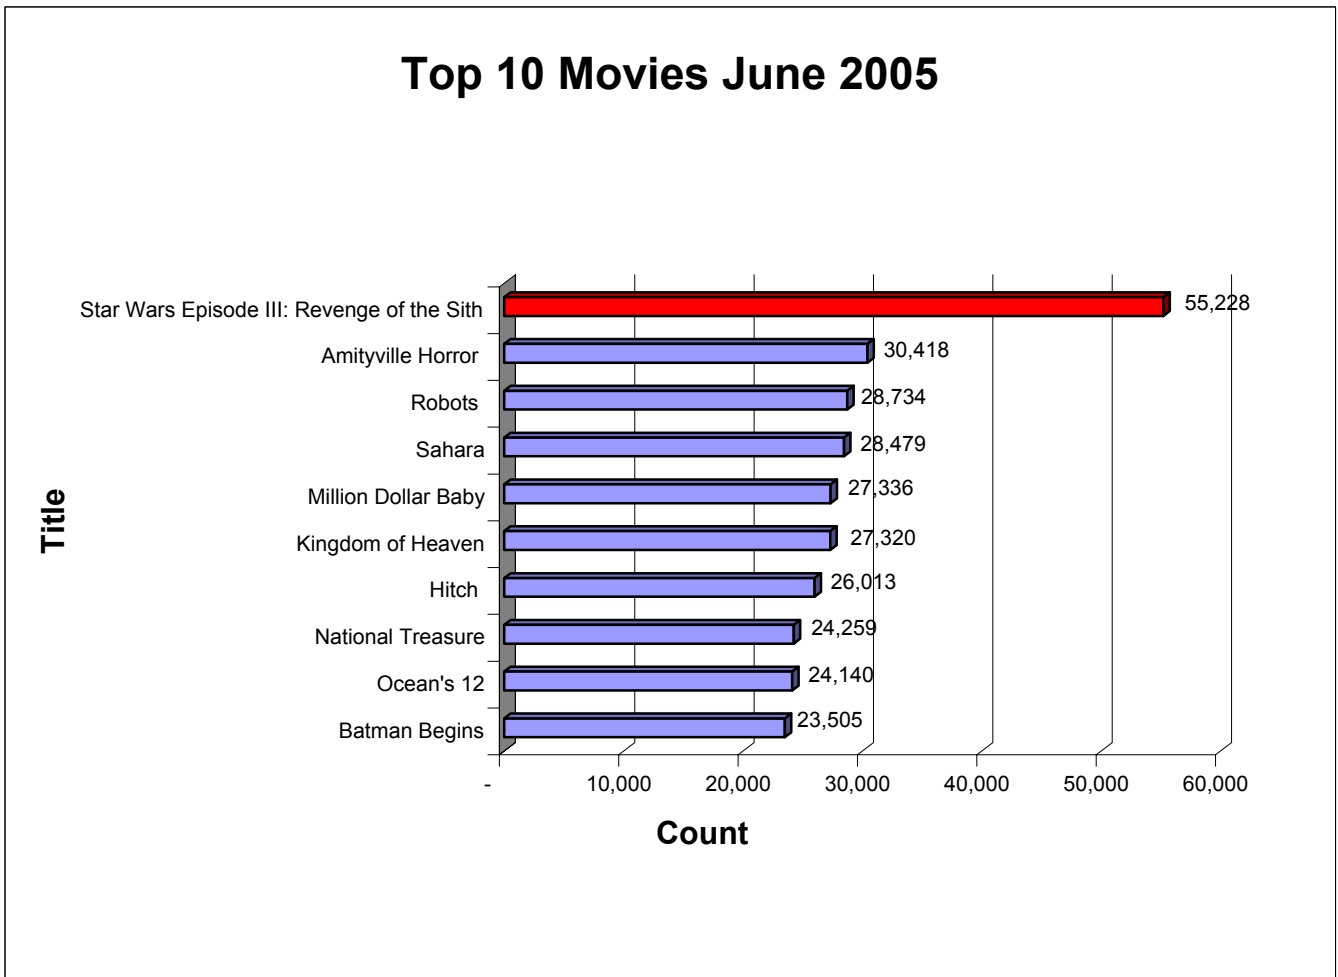

ALL STUDIOS TOP 10 MOVIES

Current Month	Last Month	Theatrical Release	Title	Studio	Cases by Month			
					JUN	MAY	APR	MAR
1	23	5/19/2005	Star Wars Episode III: Revenge of the Sith	Fox	55,228	21,021	*	*
2	6	4/15/2005	Amityville Horror	MGM	30,418	32,689	9,337	*
3	8	3/11/2005	Robots	Fox	28,734	30,867	19,731	3,436
4	16	4/8/2005	Sahara	Paramount	28,479	21,021	9,081	*
5	1	12/15/2004	Million Dollar Baby	Warner Bros	27,336	36,037	18,745	12,423
6	45	5/6/2005	Kingdom of Heaven	Fox	27,320	13,901	*	*
7	5	2/11/2005	Hitch	Sony	26,013	33,638	16,471	7,347
8	4	11/19/2004	National Treasure	Disney	24,259	33,788	22,906	19,005
9	2	12/10/2004	Ocean's 12	Warner Bros	24,140	34,016	19,094	25,538
10	*	6/15/2005	Batman Begins	Warner Bros	23,505	*	*	*

* Information not available