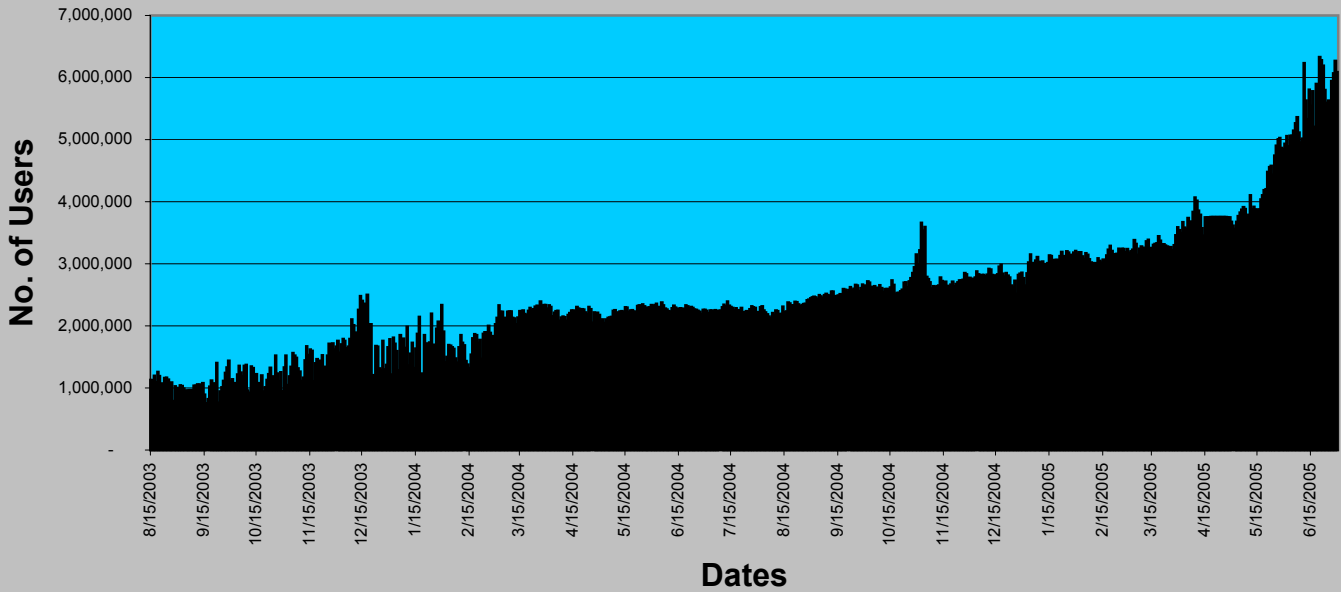

Section 2 - Edonkey Summary

Number of Users - eDonkey

July 15, 2003 through June 30, 2005

Avg. Number of Files Per User - eDonkey