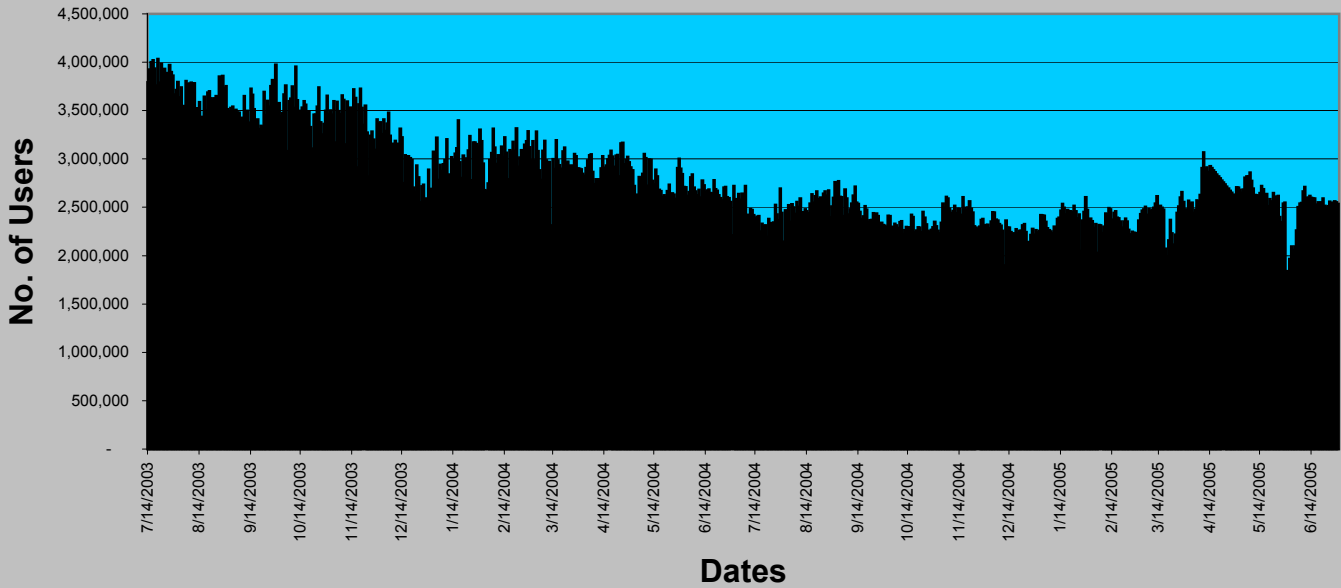

ALL STUDIOS TOP 10 MOVIES

Current Month	Last Month	Theatrical Release	Title	Studio	Cases by Month			
					JUN	MAY	APR	MAR
1	23	5/19/2005	Star Wars Episode III: Revenge of the Sith	Fox	55,228	21,021	*	*
2	6	4/15/2005	Amityville Horror	MGM	30,418	32,689	9,337	*
3	8	3/11/2005	Robots	Fox	28,734	30,867	19,731	3,436
4	16	4/8/2005	Sahara	Paramount	28,479	21,021	9,081	*
5	1	12/15/2004	Million Dollar Baby	Warner Bros	27,336	36,037	18,745	12,423
6	45	5/6/2005	Kingdom of Heaven	Fox	27,320	13,901	*	*
7	5	2/11/2005	Hitch	Sony	26,013	33,638	16,471	7,347
8	4	11/19/2004	National Treasure	Disney	24,259	33,788	22,906	19,005
9	2	12/10/2004	Ocean's 12	Warner Bros	24,140	34,016	19,094	25,538
10	*	6/15/2005	Batman Begins	Warner Bros	23,505	*	*	*

* Information not available

Section 1 - Fast Track Summary

Number of Users - Fast Track

July 15, 2003 through June 30, 2005

Avg. Number of Files Per User - Fast Track

July 15, 2003 through June 30, 2005

JUNE 2005

Average Users Online

	Users
Daily Average	2,486,387
Lowest Daily Average	1,965,973
Highest Daily Average	2,709,070

	Time of Day					
	12AM	4AM	8AM	12PM	4PM	8PM
DECEMBER	1,932,282	2,189,543	2,471,972	2,653,338	2,341,869	2,126,195
JANUARY	2,046,547	2,177,784	2,548,263	2,795,224	2,463,369	2,250,492
FEBRUARY	2,030,719	2,226,595	2,483,788	2,721,432	2,403,678	2,139,201
MARCH	2,144,867	2,326,799	2,548,433	2,719,829	2,434,658	2,305,517
APRIL	2,518,885	2,610,929	2,849,587	3,009,452	2,779,020	2,658,814
MAY	2,367,906	2,479,131	2,675,537	2,866,967	2,620,893	2,509,003
JUNE	2,246,918	2,374,082	2,560,006	2,756,771	2,564,142	2,416,401