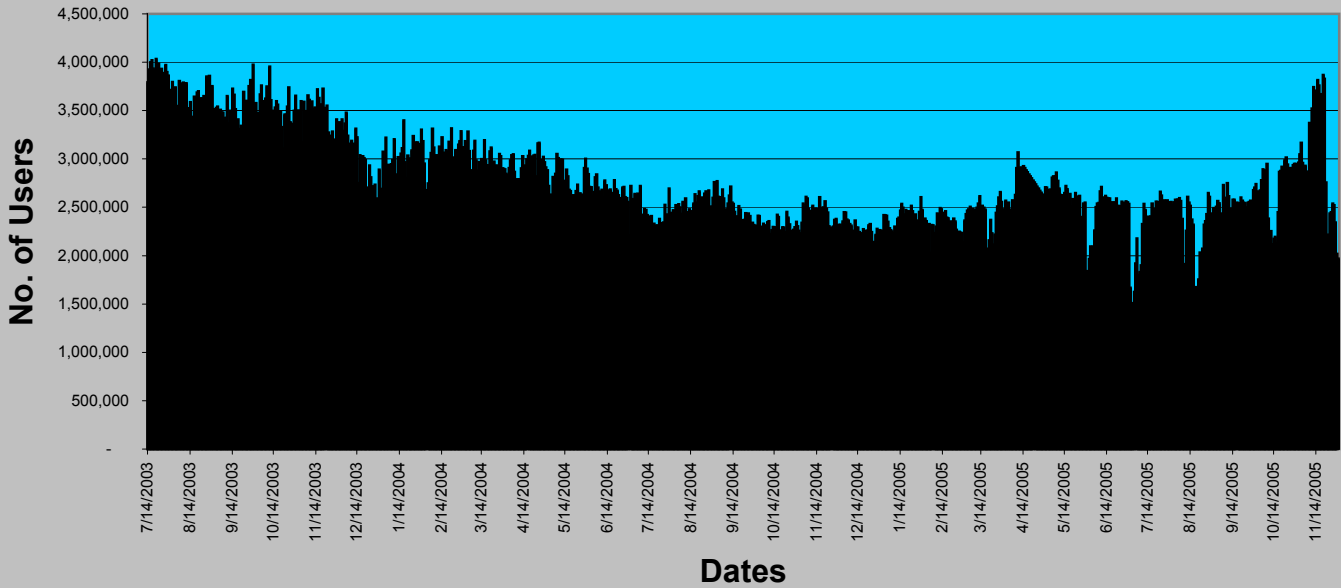

ALL STUDIOS TOP MOVIES

Current Month	Last Month	Theatrical Release	Title	Studio	Cases by Month			
					NOV	OCT	SEP	AUG
1	11	4/22/2005	Interpreter, The	NBC Universal	50,336	24,238	*	*
2	5	8/12/2005	Skeleton Key, The	NBC Universal	47,348	33,722	12,221	*
3	4	2/18/2005	Constantine	Warner Bros	46,073	33,858	30,624	33,537
4	10	8/19/2005	40-Year-Old Virgin, The	NBC Universal	44,916	24,324	30,244	4,511
5	1	5/6/2005	Kingdom of Heaven	Fox	41,899	38,566	23,409	29,311
6	8	9/2/2005	Transporter 2, The	Fox	41,357	31,464	16,521	*
7	15	6/10/2005	Mr. and Mrs. Smith	Fox	41,113	21,512	24,106	36,748
8	27	10/28/2005	Legend of Zorro, The	Sony Pictures	35,909	7,198	*	*
9	18	8/19/2005	Red Eye	Dreamworks	35,728	19,280	4,273	
10	14	4/1/2005	Sin City	Disney	35,140	23,104	*	24,854

Section 1 - Fast Track Summary

Number of Users - Fast Track

July 15, 2003 through November 30, 2005

Avg. Number of Files Per User - Fast Track

July 15, 2003 through November 30, 2005

NOVEMBER 2005
Average Users Online

	Users
Daily Average	3,019,202
Lowest Daily Average	1,928,161
Highest Daily Average	3,867,798

	Time of Day					
	12AM	4AM	8AM	12PM	4PM	8PM
MAY	2,367,906	2,479,131	2,675,537	2,866,967	2,620,893	2,509,003
JUNE	2,246,918	2,374,082	2,560,006	2,756,771	2,564,142	2,416,401
JULY	2,051,957	2,233,013	2,436,685	2,588,151	2,424,435	2,223,904
AUGUST	2,077,547	2,213,804	2,338,353	2,540,001	2,379,544	2,196,580
SEPTEMBER	2,334,029	2,483,320	2,664,217	2,814,459	2,563,953	2,459,855
OCTOBER	2,473,087	2,605,529	2,751,397	2,969,274	2,759,574	2,635,654
NOVEMBER	2,757,090	2,844,957	3,076,756	3,319,372	3,150,486	2,936,075