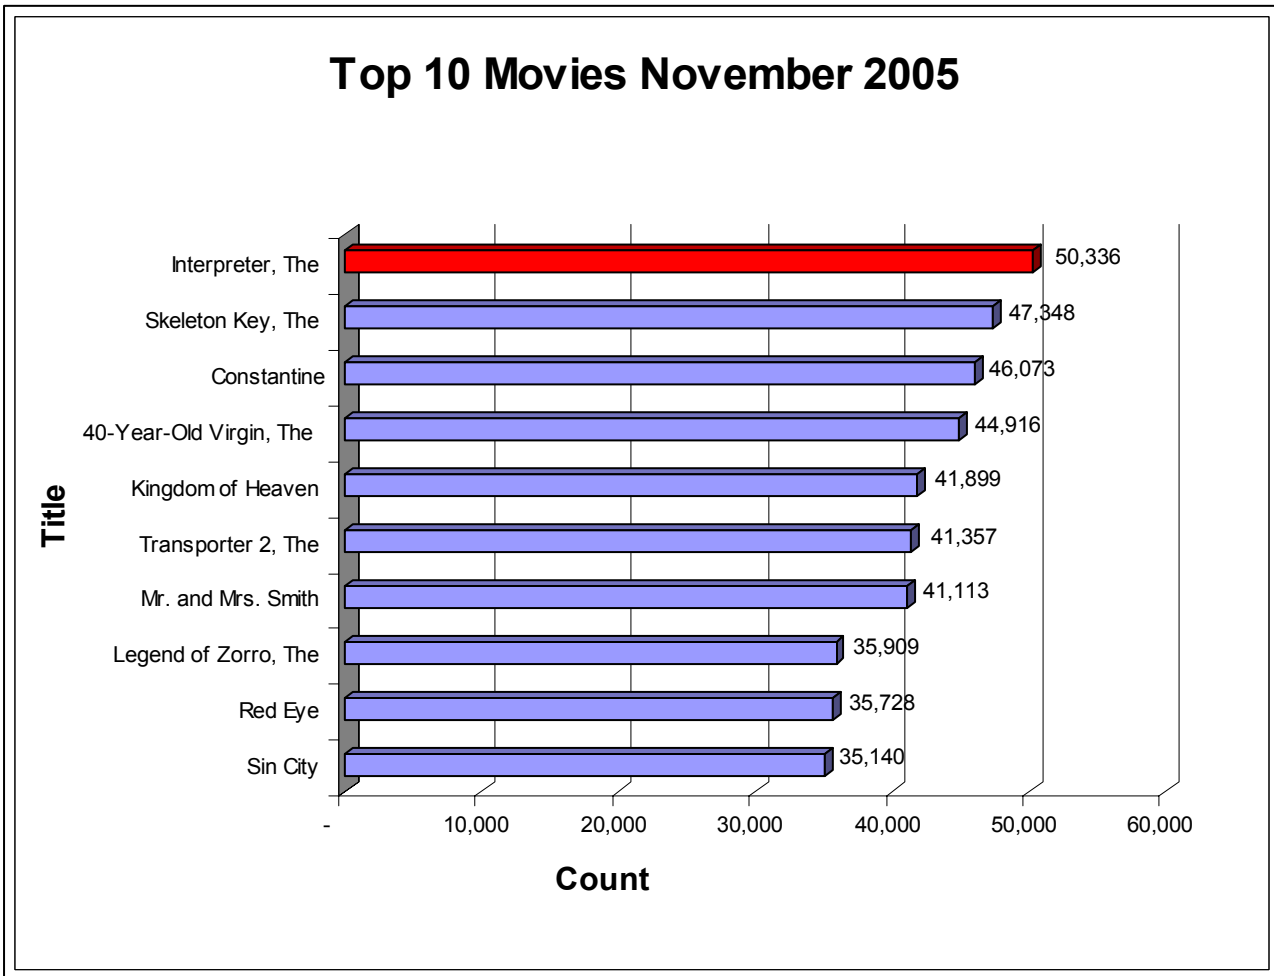

ALL STUDIOS TOP MOVIES

Current Month	Last Month	Theatrical Release	Title	Studio	Cases by Month			
					NOV	OCT	SEP	AUG
1	11	4/22/2005	Interpreter, The	NBC Universal	50,336	24,238	*	*
2	5	8/12/2005	Skeleton Key, The	NBC Universal	47,348	33,722	12,221	*
3	4	2/18/2005	Constantine	Warner Bros	46,073	33,858	30,624	33,537
4	10	8/19/2005	40-Year-Old Virgin, The	NBC Universal	44,916	24,324	30,244	4,511
5	1	5/6/2005	Kingdom of Heaven	Fox	41,899	38,566	23,409	29,311
6	8	9/2/2005	Transporter 2, The	Fox	41,357	31,464	16,521	*
7	15	6/10/2005	Mr. and Mrs. Smith	Fox	41,113	21,512	24,106	36,748
8	27	10/28/2005	Legend of Zorro, The	Sony Pictures	35,909	7,198	*	*
9	18	8/19/2005	Red Eye	Dreamworks	35,728	19,280	4,273	
10	14	4/1/2005	Sin City	Disney	35,140	23,104	*	24,854

Section 1 - Fast Track Summary

Number of Users - Fast Track

July 15, 2003 through November 30, 2005

Avg. Number of Files Per User - Fast Track

July 15, 2003 through November 30, 2005

NOVEMBER 2005
Average Users Online

	Users
Daily Average	3,019,202
Lowest Daily Average	1,928,161
Highest Daily Average	3,867,798

	Time of Day					
	12AM	4AM	8AM	12PM	4PM	8PM
MAY	2,367,906	2,479,131	2,675,537	2,866,967	2,620,893	2,509,003
JUNE	2,246,918	2,374,082	2,560,006	2,756,771	2,564,142	2,416,401
JULY	2,051,957	2,233,013	2,436,685	2,588,151	2,424,435	2,223,904
AUGUST	2,077,547	2,213,804	2,338,353	2,540,001	2,379,544	2,196,580
SEPTEMBER	2,334,029	2,483,320	2,664,217	2,814,459	2,563,953	2,459,855
OCTOBER	2,473,087	2,605,529	2,751,397	2,969,274	2,759,574	2,635,654
NOVEMBER	2,757,090	2,844,957	3,076,756	3,319,372	3,150,486	2,936,075