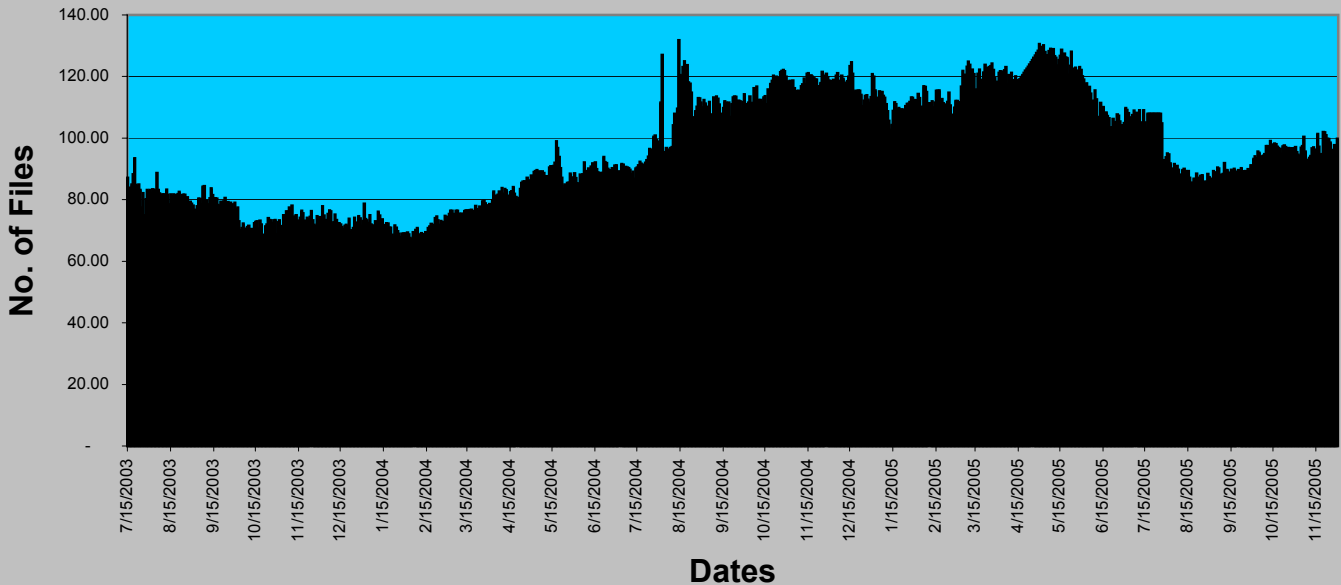

	Users
Daily Average	3,019,202
Lowest Daily Average	1,928,161
Highest Daily Average	3,867,798

	Time of Day					
	12AM	4AM	8AM	12PM	4PM	8PM
MAY	2,367,906	2,479,131	2,675,537	2,866,967	2,620,893	2,509,003
JUNE	2,246,918	2,374,082	2,560,006	2,756,771	2,564,142	2,416,401
JULY	2,051,957	2,233,013	2,436,685	2,588,151	2,424,435	2,223,904
AUGUST	2,077,547	2,213,804	2,338,353	2,540,001	2,379,544	2,196,580
SEPTEMBER	2,334,029	2,483,320	2,664,217	2,814,459	2,563,953	2,459,855
OCTOBER	2,473,087	2,605,529	2,751,397	2,969,274	2,759,574	2,635,654
NOVEMBER	2,757,090	2,844,957	3,076,756	3,319,372	3,150,486	2,936,075

Section 2 - Edonkey Summary

Number of Users - eDonkey

July 15, 2003 through November 30, 2005

Avg. Number of Files Per User - eDonkey

July 15, 2003 through November 30, 2005

NOVEMBER 2005
Average Users Online

	Users
Daily Average	14,708,088
Lowest Daily Average	10,607,028
Highest Daily Average	16,843,499

	Time of Day					
	12AM	4AM	8AM	12PM	4PM	8PM
MAY	3,911,042	4,266,618	4,551,792	4,564,431	4,001,840	3,876,871
JUNE	5,386,224	5,764,582	5,852,287	5,916,086	5,454,852	5,170,433
JULY	6,714,559	6,916,144	7,051,269	7,056,951	6,710,542	6,717,540
AUGUST	9,818,248	10,157,224	10,303,380	10,209,014	9,908,899	9,871,212
SEPTEMBER	9,953,345	10,168,800	11,030,526	10,828,633	10,251,707	9,920,925
OCTOBER	11,673,730	12,036,343	12,407,937	12,537,276	11,827,625	11,098,126
NOVEMBER	14,228,398	14,574,878	15,291,865	15,431,880	14,554,083	14,253,379