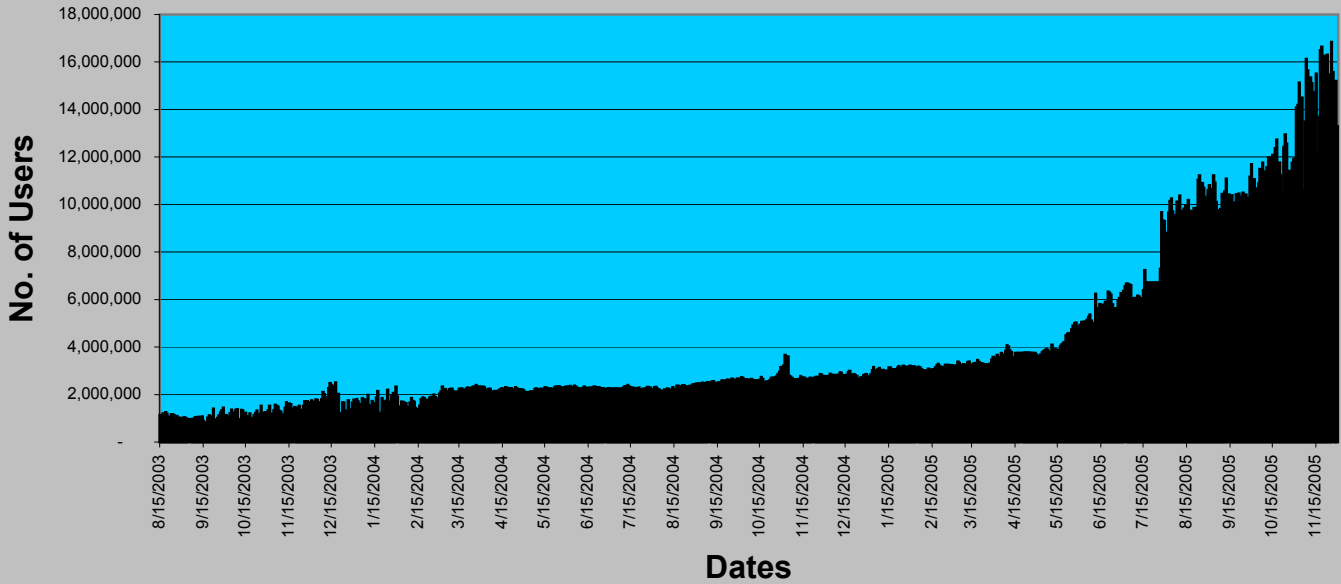

Section 2 - Edonkey Summary

Number of Users - eDonkey

July 15, 2003 through November 30, 2005

Avg. Number of Files Per User - eDonkey