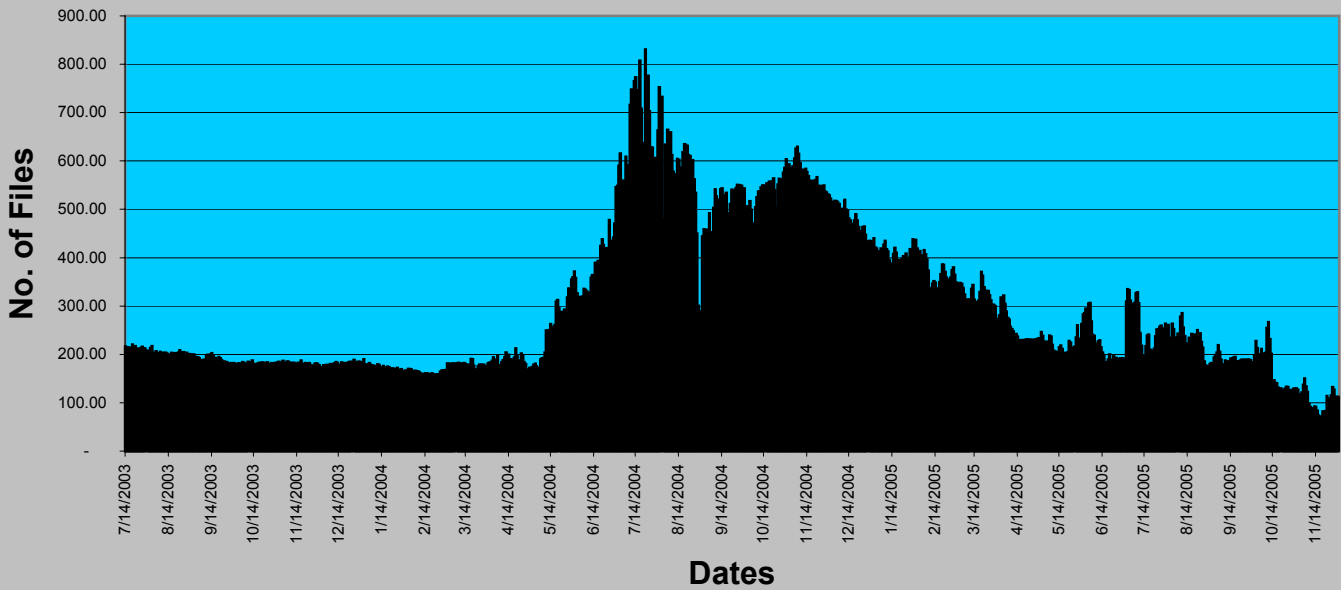

ALL STUDIOS TOP MOVIES

Current Month	Last Month	Theatrical Release	Title	Studio	Cases by Month			
					NOV	OCT	SEP	AUG
1	11	4/22/2005	Interpreter, The	NBC Universal	50,336	24,238	*	*
2	5	8/12/2005	Skeleton Key, The	NBC Universal	47,348	33,722	12,221	*
3	4	2/18/2005	Constantine	Warner Bros	46,073	33,858	30,624	33,537
4	10	8/19/2005	40-Year-Old Virgin, The	NBC Universal	44,916	24,324	30,244	4,511
5	1	5/6/2005	Kingdom of Heaven	Fox	41,899	38,566	23,409	29,311
6	8	9/2/2005	Transporter 2, The	Fox	41,357	31,464	16,521	*
7	15	6/10/2005	Mr. and Mrs. Smith	Fox	41,113	21,512	24,106	36,748
8	27	10/28/2005	Legend of Zorro, The	Sony Pictures	35,909	7,198	*	*
9	18	8/19/2005	Red Eye	Dreamworks	35,728	19,280	4,273	
10	14	4/1/2005	Sin City	Disney	35,140	23,104	*	24,854

Section 1 - Fast Track Summary

Number of Users - Fast Track

July 15, 2003 through November 30, 2005

Avg. Number of Files Per User - Fast Track

July 15, 2003 through November 30, 2005

NOVEMBER 2005
Average Users Online

	Users
Daily Average	3,019,202
Lowest Daily Average	1,928,161
Highest Daily Average	3,867,798

	Time of Day					
	12AM	4AM	8AM	12PM	4PM	8PM
MAY	2,367,906	2,479,131	2,675,537	2,866,967	2,620,893	2,509,003
JUNE	2,246,918	2,374,082	2,560,006	2,756,771	2,564,142	2,416,401
JULY	2,051,957	2,233,013	2,436,685	2,588,151	2,424,435	2,223,904
AUGUST	2,077,547	2,213,804	2,338,353	2,540,001	2,379,544	2,196,580
SEPTEMBER	2,334,029	2,483,320	2,664,217	2,814,459	2,563,953	2,459,855
OCTOBER	2,473,087	2,605,529	2,751,397	2,969,274	2,759,574	2,635,654
NOVEMBER	2,757,090	2,844,957	3,076,756	3,319,372	3,150,486	2,936,075