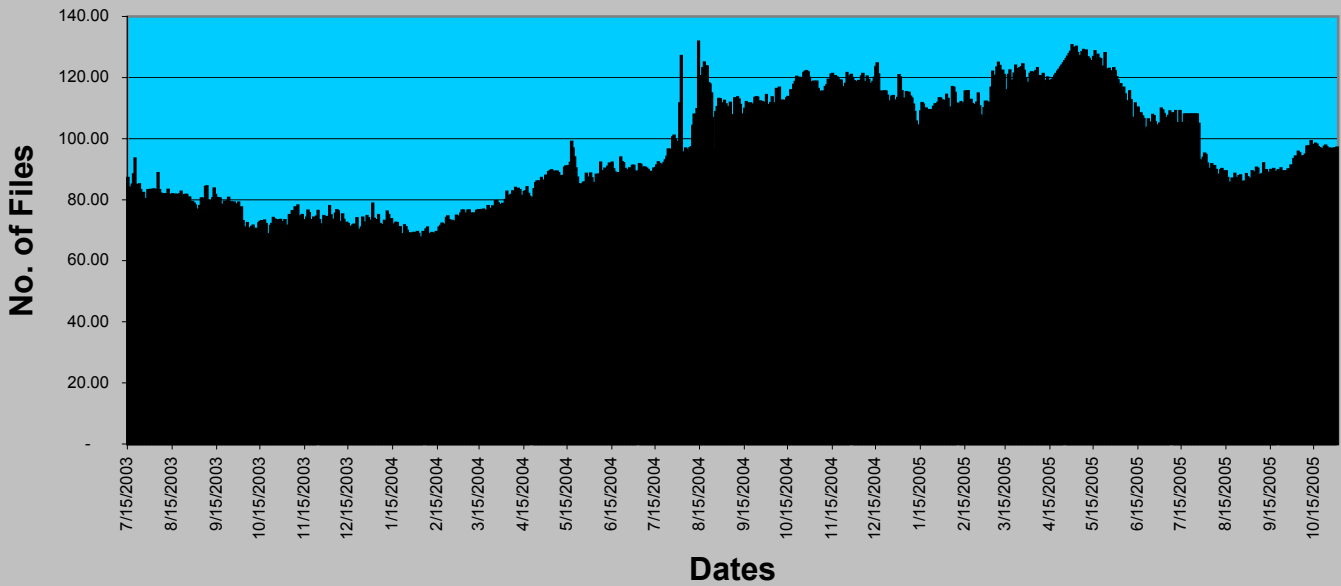

| | Time of Day | | | | | |
|-----------|-------------|-----------|-----------|-----------|-----------|-----------|
| | 12AM | 4AM | 8AM | 12PM | 4PM | 8PM |
| APRIL | 17,797.45 | 17,492.58 | 18,868.04 | 17,939.71 | 17,709.00 | 16,875.69 |
| MAY | 23,779.31 | 23,433.41 | 26,627.62 | 24,055.55 | 27,963.50 | 28,063.77 |
| JUNE | 22,229.91 | 21,939.39 | 21,339.23 | 23,297.01 | 23,136.02 | 22,812.53 |
| JULY | 23,853.47 | 22,832.35 | 22,492.78 | 22,801.24 | 23,498.96 | 23,641.13 |
| AUGUST | 21,625.73 | 21,042.88 | 22,158.58 | 22,281.59 | 22,806.48 | 22,603.97 |
| SEPTEMBER | 20,105.73 | 20,110.26 | 19,998.60 | 20,619.93 | 20,597.33 | 20,035.66 |
| OCTOBER | 23,649.26 | 24,228.65 | 24,328.56 | 24,201.81 | 24,345.00 | 24,408.77 |

Section 2 - Edonkey Summary

Number of Users - eDonkey

July 15, 2003 through October 31, 2005

Avg. Number of Files Per User - eDonkey

July 15, 2003 through October 31, 2005

OCTOBER 2005
Average Users Online

| | Users |
|-----------------------|------------|
| Daily Average | 11,574,443 |
| Lowest Daily Average | 10,146,031 |
| Highest Daily Average | 12,944,120 |

| | Time of Day | | | | | |
|-----------|-------------|------------|------------|------------|------------|------------|
| | 12AM | 4AM | 8AM | 12PM | 4PM | 8PM |
| APRIL | 3,497,830 | 3,800,700 | 4,052,225 | 4,033,677 | 3,604,933 | 3,413,177 |
| MAY | 3,911,042 | 4,266,618 | 4,551,792 | 4,564,431 | 4,001,840 | 3,876,871 |
| JUNE | 5,386,224 | 5,764,582 | 5,852,287 | 5,916,086 | 5,454,852 | 5,170,433 |
| JULY | 6,714,559 | 6,916,144 | 7,051,269 | 7,056,951 | 6,710,542 | 6,717,540 |
| AUGUST | 9,818,248 | 10,157,224 | 10,303,380 | 10,209,014 | 9,908,899 | 9,871,212 |
| SEPTEMBER | 9,953,345 | 10,168,800 | 11,030,526 | 10,828,633 | 10,251,707 | 9,920,925 |
| OCTOBER | 11,673,730 | 12,036,343 | 12,407,937 | 12,537,276 | 11,827,625 | 11,098,126 |