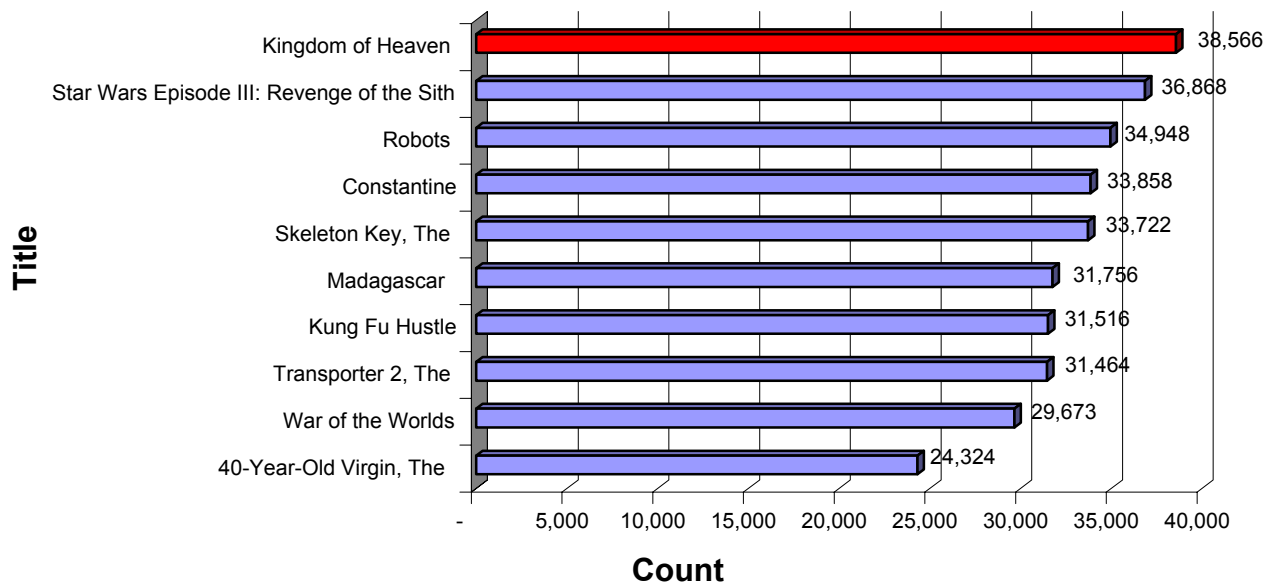

ALL STUDIOS TOP 10 MOVIES

| Current Month | Last Month | Theatrical Release | Title | Studio | Cases by Month | | | |
|---------------|------------|--------------------|--|---------------|----------------|--------|--------|--------|
| | | | | | OCT | SEP | AUG | JUL |
| 1 | 11 | 5/6/2005 | Kingdom of Heaven | Fox | 38,566 | 23,409 | 29,311 | 34,119 |
| 2 | 8 | 5/19/2005 | Star Wars Episode III: Revenge of the Sith | Fox | 36,868 | 26,059 | 43,560 | 49,522 |
| 3 | 6 | 3/11/2005 | Robots | Fox | 34,948 | 29,158 | 35,669 | 33,705 |
| 4 | 4 | 2/18/2005 | Constantine | Warner Bros | 33,858 | 30,624 | 33,537 | 25,416 |
| 5 | 24 | 8/12/2005 | Skeleton Key, The | Universal | 33,722 | 12,221 | * | * |
| 6 | 3 | 5/27/2005 | Madagascar | Dreamworks | 31,756 | 31,871 | 36,748 | 37,452 |
| 7 | 2 | 4/22/2005 | Kung Fu Hustle | Sony Pictures | 31,516 | 33,511 | 36,621 | 36,369 |
| 8 | 17 | 9/2/2005 | Transporter 2, The | Fox | 31,464 | 16,521 | * | * |
| 9 | 1 | 6/29/2005 | War of the Worlds | Paramount | 29,673 | 36,987 | 51,291 | 23,311 |
| 10 | 5 | 8/19/2005 | 40-Year-Old Virgin, The | Universal | 24,324 | 30,244 | 4,511 | * |

* Information not available

Top 10 Movies October 2005

Section 1 - Fast Track Summary

Number of Users - Fast Track

July 15, 2003 through October 31, 2005

Avg. Number of Files Per User - Fast Track

July 15, 2003 through October 31, 2005