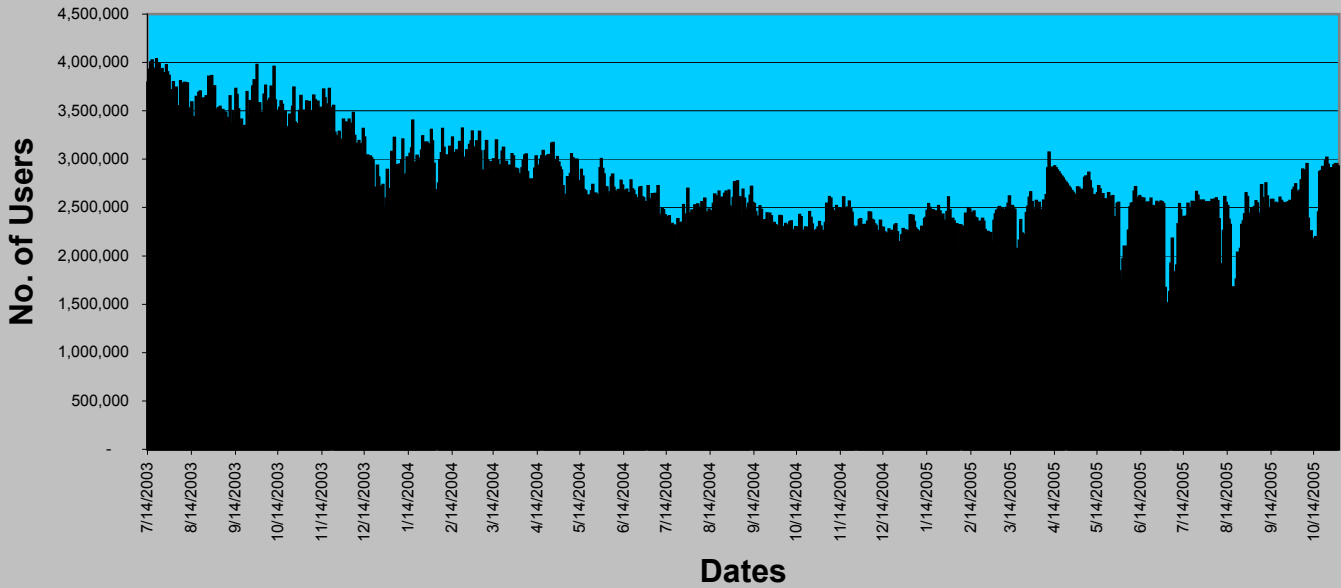

* Information not available

Top 10 Movies October 2005

Section 1 - Fast Track Summary

Number of Users - Fast Track

July 15, 2003 through October 31, 2005

Avg. Number of Files Per User - Fast Track

July 15, 2003 through October 31, 2005

OCTOBER 2005

Average Users Online

| | Users |
|-----------------------|-----------|
| Daily Average | 2,699,086 |
| Lowest Daily Average | 2,116,337 |
| Highest Daily Average | 3,015,511 |

| | Time of Day | | | | | |
|-----------|-------------|-----------|-----------|-----------|-----------|-----------|
| | 12AM | 4AM | 8AM | 12PM | 4PM | 8PM |
| APRIL | 2,518,885 | 2,610,929 | 2,849,587 | 3,009,452 | 2,779,020 | 2,658,814 |
| MAY | 2,367,906 | 2,479,131 | 2,675,537 | 2,866,967 | 2,620,893 | 2,509,003 |
| JUNE | 2,246,918 | 2,374,082 | 2,560,006 | 2,756,771 | 2,564,142 | 2,416,401 |
| JULY | 2,051,957 | 2,233,013 | 2,436,685 | 2,588,151 | 2,424,435 | 2,223,904 |
| AUGUST | 2,077,547 | 2,213,804 | 2,338,353 | 2,540,001 | 2,379,544 | 2,196,580 |
| SEPTEMBER | 2,334,029 | 2,483,320 | 2,664,217 | 2,814,459 | 2,563,953 | 2,459,855 |
| OCTOBER | 2,473,087 | 2,605,529 | 2,751,397 | 2,969,274 | 2,759,574 | 2,635,654 |