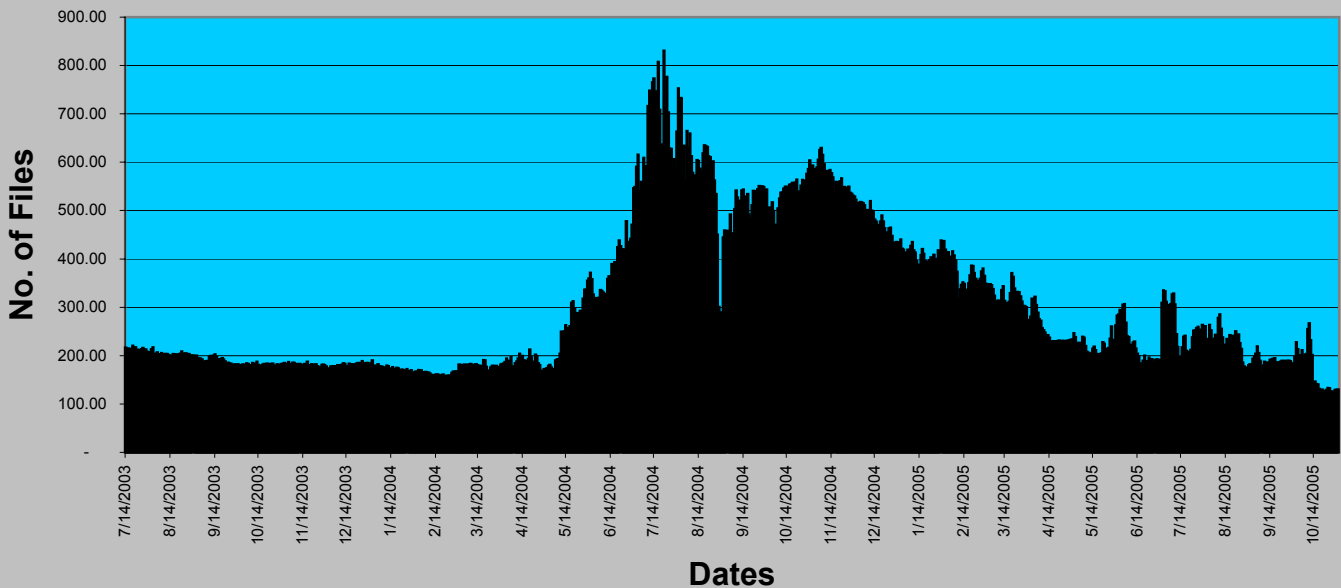

* Information not available

Top 10 Movies October 2005

Section 1 - Fast Track Summary

Number of Users - Fast Track

July 15, 2003 through October 31, 2005

Avg. Number of Files Per User - Fast Track

July 15, 2003 through October 31, 2005

OCTOBER 2005

Average Users Online

| | Users |
|-----------------------|-----------|
| Daily Average | 2,699,086 |
| Lowest Daily Average | 2,116,337 |
| Highest Daily Average | 3,015,511 |

| | Time of Day | | | | | |
|-----------|-------------|-----------|-----------|-----------|-----------|-----------|
| | 12AM | 4AM | 8AM | 12PM | 4PM | 8PM |
| APRIL | 2,518,885 | 2,610,929 | 2,849,587 | 3,009,452 | 2,779,020 | 2,658,814 |
| MAY | 2,367,906 | 2,479,131 | 2,675,537 | 2,866,967 | 2,620,893 | 2,509,003 |
| JUNE | 2,246,918 | 2,374,082 | 2,560,006 | 2,756,771 | 2,564,142 | 2,416,401 |
| JULY | 2,051,957 | 2,233,013 | 2,436,685 | 2,588,151 | 2,424,435 | 2,223,904 |
| AUGUST | 2,077,547 | 2,213,804 | 2,338,353 | 2,540,001 | 2,379,544 | 2,196,580 |
| SEPTEMBER | 2,334,029 | 2,483,320 | 2,664,217 | 2,814,459 | 2,563,953 | 2,459,855 |
| OCTOBER | 2,473,087 | 2,605,529 | 2,751,397 | 2,969,274 | 2,759,574 | 2,635,654 |