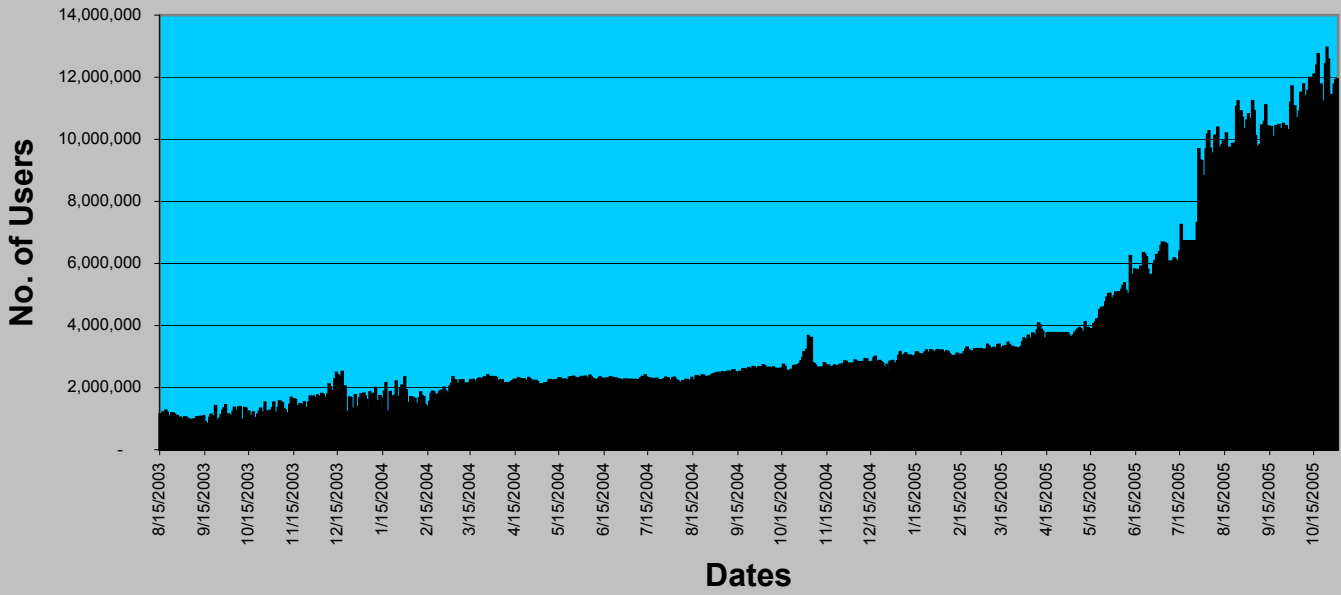

Section 2 - Edonkey Summary

Number of Users - eDonkey

July 15, 2003 through October 31, 2005

Avg. Number of Files Per User - eDonkey