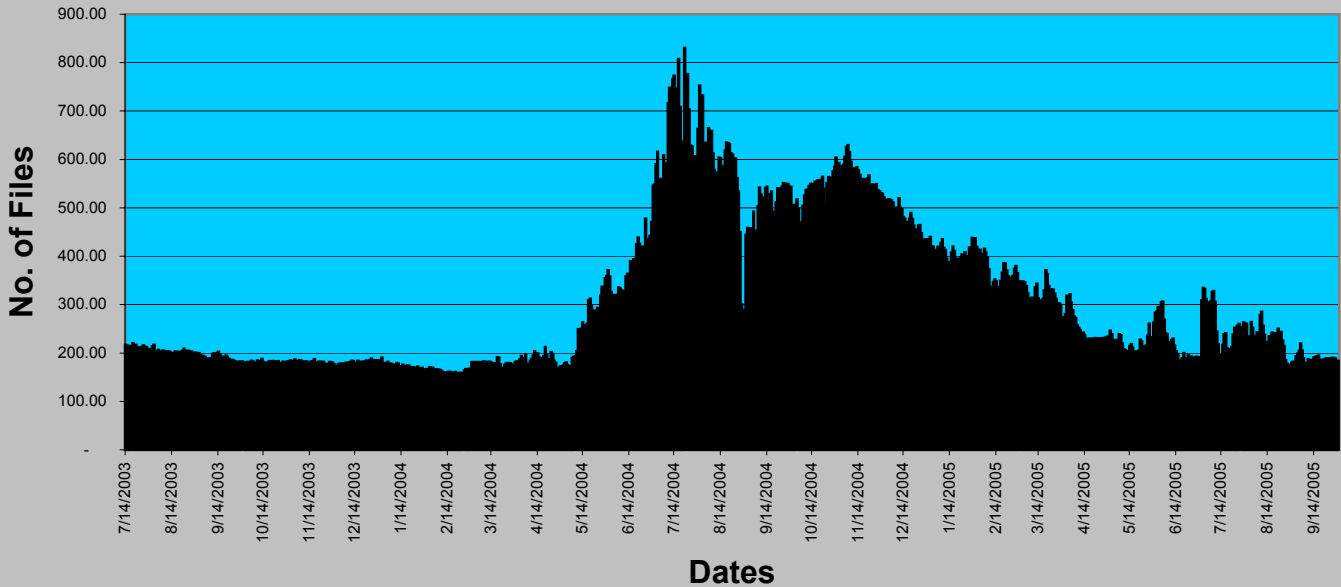

ALL STUDIOS TOP 10 MOVIES

Current Month	Last Month	Theatrical Release	Title	Studio	Cases by Month			
					SEP	AUG	JUL	JUN
1	1	6/29/2005	War of the Worlds	Paramount	36,987	51,291	23,311	910
2	5	4/22/2005	Kung Fu Hustle	Sony Pictures	33,511	36,621	36,369	22,668
3	3	5/27/2005	Madagascar	Dreamworks	31,871	36,748	37,452	23,497
4	8	2/18/2005	Constantine	Warner Bros	30,624	33,537	25,416	22,417
5	43	8/19/2005	40-Year-Old Virgin, The	Universal	30,244	4,511	*	*
6	6	3/11/2005	Robots	Fox	29,158	35,669	33,705	28,734
7	10	7/15/2005	Charlie and the Chocolate Factory	Warner Bros	26,720	30,121	8,191	*
8	2	5/19/2005	Star Wars Episode III: Revenge of the Sith	Fox	26,059	43,560	49,522	55,228
9	4	6/10/2005	Mr. and Mrs. Smith	Fox	24,107	36,748	29,656	22,980
10	14	7/15/2005	Wedding Crashers	Warner Bros	23,540	24,121	3,141	*

* Information not available

Top 10 Movies September 2005

Section 1 - Fast Track Summary

Number of Users - Fast Track

July 15, 2003 through September 30, 2005

Avg. Number of Files Per User - Fast Track

July 15, 2003 through September 30, 2005

SEPTEMBER 2005

Average Users Online

	Users
Daily Average	2,553,306
Lowest Daily Average	2,318,381
Highest Daily Average	2,749,209

	Time of Day					
	12AM	4AM	8AM	12PM	4PM	8PM
MARCH	2,144,867	2,326,799	2,548,433	2,719,829	2,434,658	2,305,517
APRIL	2,518,885	2,610,929	2,849,587	3,009,452	2,779,020	2,658,814
MAY	2,367,906	2,479,131	2,675,537	2,866,967	2,620,893	2,509,003
JUNE	2,246,918	2,374,082	2,560,006	2,756,771	2,564,142	2,416,401
JULY	2,051,957	2,233,013	2,436,685	2,588,151	2,424,435	2,223,904
AUGUST	2,077,547	2,213,804	2,338,353	2,540,001	2,379,544	2,196,580
SEPTEMBER	2,334,029	2,483,320	2,664,217	2,814,459	2,563,953	2,459,855