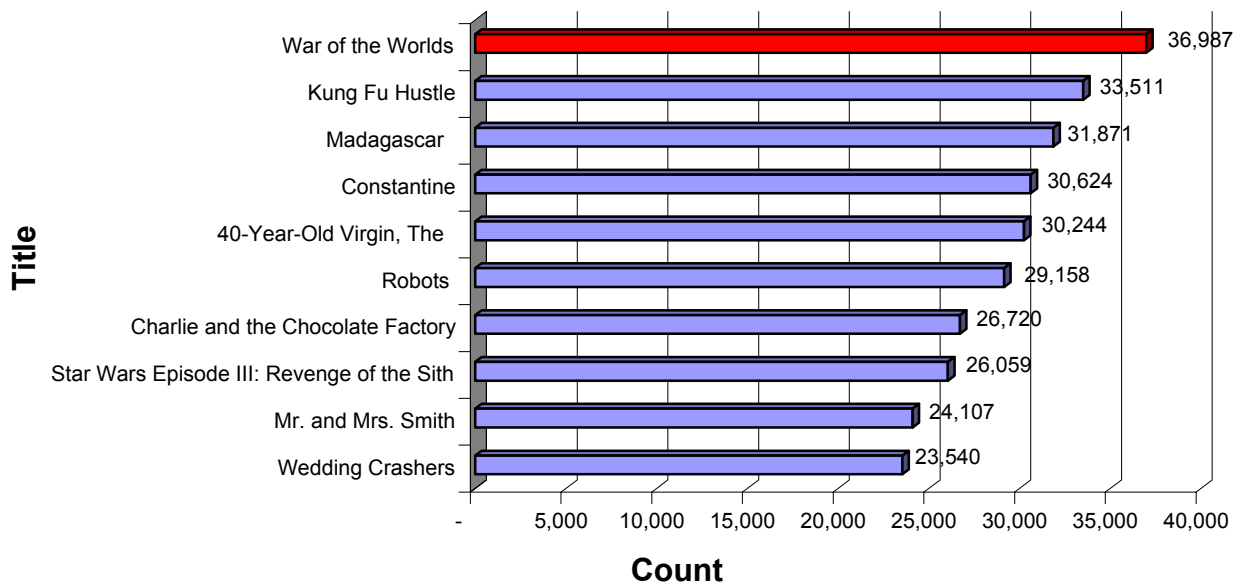

ALL STUDIOS TOP 10 MOVIES

Current Month	Last Month	Theatrical Release	Title	Studio	Cases by Month			
					SEP	AUG	JUL	JUN
1	1	6/29/2005	War of the Worlds	Paramount	36,987	51,291	23,311	910
2	5	4/22/2005	Kung Fu Hustle	Sony Pictures	33,511	36,621	36,369	22,668
3	3	5/27/2005	Madagascar	Dreamworks	31,871	36,748	37,452	23,497
4	8	2/18/2005	Constantine	Warner Bros	30,624	33,537	25,416	22,417
5	43	8/19/2005	40-Year-Old Virgin, The	Universal	30,244	4,511	*	*
6	6	3/11/2005	Robots	Fox	29,158	35,669	33,705	28,734
7	10	7/15/2005	Charlie and the Chocolate Factory	Warner Bros	26,720	30,121	8,191	*
8	2	5/19/2005	Star Wars Episode III: Revenge of the Sith	Fox	26,059	43,560	49,522	55,228
9	4	6/10/2005	Mr. and Mrs. Smith	Fox	24,107	36,748	29,656	22,980
10	14	7/15/2005	Wedding Crashers	Warner Bros	23,540	24,121	3,141	*

* Information not available

Top 10 Movies September 2005

Section 1 - Fast Track Summary

Number of Users - Fast Track

July 15, 2003 through September 30, 2005

Avg. Number of Files Per User - Fast Track

July 15, 2003 through September 30, 2005

SEPTEMBER 2005

Average Users Online

	Users
Daily Average	2,553,306
Lowest Daily Average	2,318,381
Highest Daily Average	2,749,209

	Time of Day					
	12AM	4AM	8AM	12PM	4PM	8PM
MARCH	2,144,867	2,326,799	2,548,433	2,719,829	2,434,658	2,305,517
APRIL	2,518,885	2,610,929	2,849,587	3,009,452	2,779,020	2,658,814
MAY	2,367,906	2,479,131	2,675,537	2,866,967	2,620,893	2,509,003
JUNE	2,246,918	2,374,082	2,560,006	2,756,771	2,564,142	2,416,401
JULY	2,051,957	2,233,013	2,436,685	2,588,151	2,424,435	2,223,904
AUGUST	2,077,547	2,213,804	2,338,353	2,540,001	2,379,544	2,196,580
SEPTEMBER	2,334,029	2,483,320	2,664,217	2,814,459	2,563,953	2,459,855