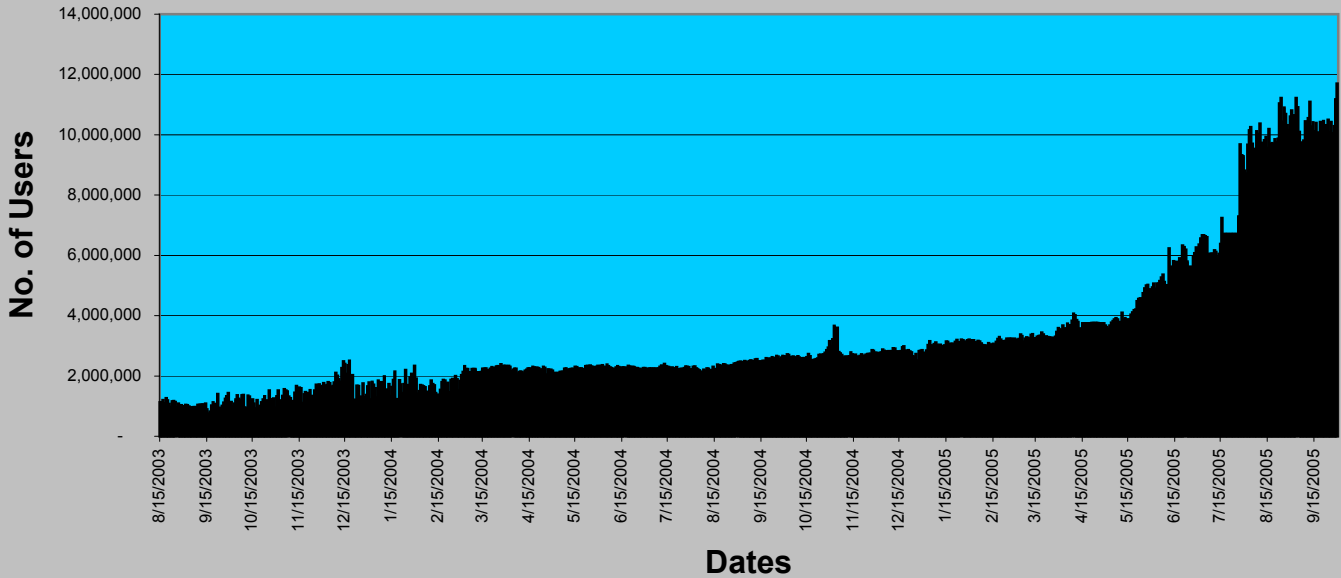

Section 2 - Edonkey Summary

Number of Users - eDonkey

July 15, 2003 through September 30, 2005

Avg. Number of Files Per User - eDonkey