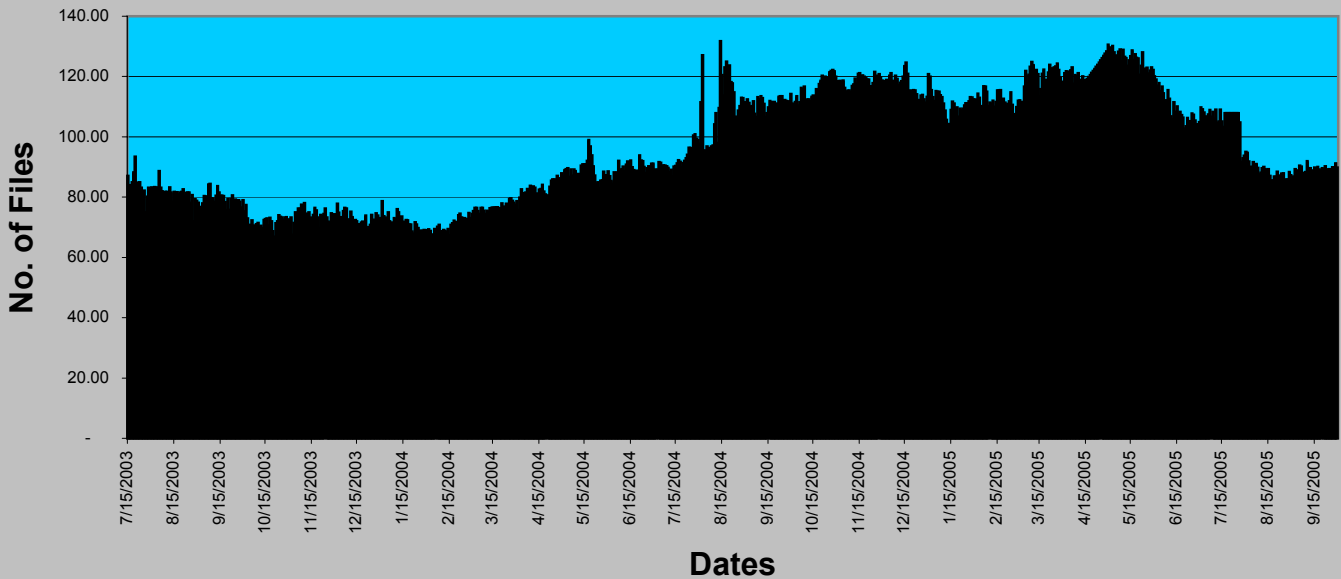

SEPTEMBER 2005

Average Users Online

	Users
Daily Average	2,553,306
Lowest Daily Average	2,318,381
Highest Daily Average	2,749,209

	Time of Day					
	12AM	4AM	8AM	12PM	4PM	8PM
MARCH	2,144,867	2,326,799	2,548,433	2,719,829	2,434,658	2,305,517
APRIL	2,518,885	2,610,929	2,849,587	3,009,452	2,779,020	2,658,814
MAY	2,367,906	2,479,131	2,675,537	2,866,967	2,620,893	2,509,003
JUNE	2,246,918	2,374,082	2,560,006	2,756,771	2,564,142	2,416,401
JULY	2,051,957	2,233,013	2,436,685	2,588,151	2,424,435	2,223,904
AUGUST	2,077,547	2,213,804	2,338,353	2,540,001	2,379,544	2,196,580
SEPTEMBER	2,334,029	2,483,320	2,664,217	2,814,459	2,563,953	2,459,855

Section 2 - Edonkey Summary

Number of Users - eDonkey

July 15, 2003 through September 30, 2005

Avg. Number of Files Per User - eDonkey

July 15, 2003 through September 30, 2005

SEPTEMBER 2005

Average Users Online

	Users
Daily Average	10,358,989
Lowest Daily Average	9,311,033
Highest Daily Average	11,696,483

	Time of Day					
	12AM	4AM	8AM	12PM	4PM	8PM
MARCH	3,104,643	3,408,241	3,576,108	3,610,712	3,119,944	3,018,646
APRIL	3,497,830	3,800,700	4,052,225	4,033,677	3,604,933	3,413,177
MAY	3,911,042	4,266,618	4,551,792	4,564,431	4,001,840	3,876,871
JUNE	5,386,224	5,764,582	5,852,287	5,916,086	5,454,852	5,170,433
JULY	6,714,559	6,916,144	7,051,269	7,056,951	6,710,542	6,717,540
AUGUST	9,818,248	10,157,224	10,303,380	10,209,014	9,908,899	9,871,212
SEPTEMBER	9,953,345	10,168,800	11,030,526	10,828,633	10,251,707	9,920,925