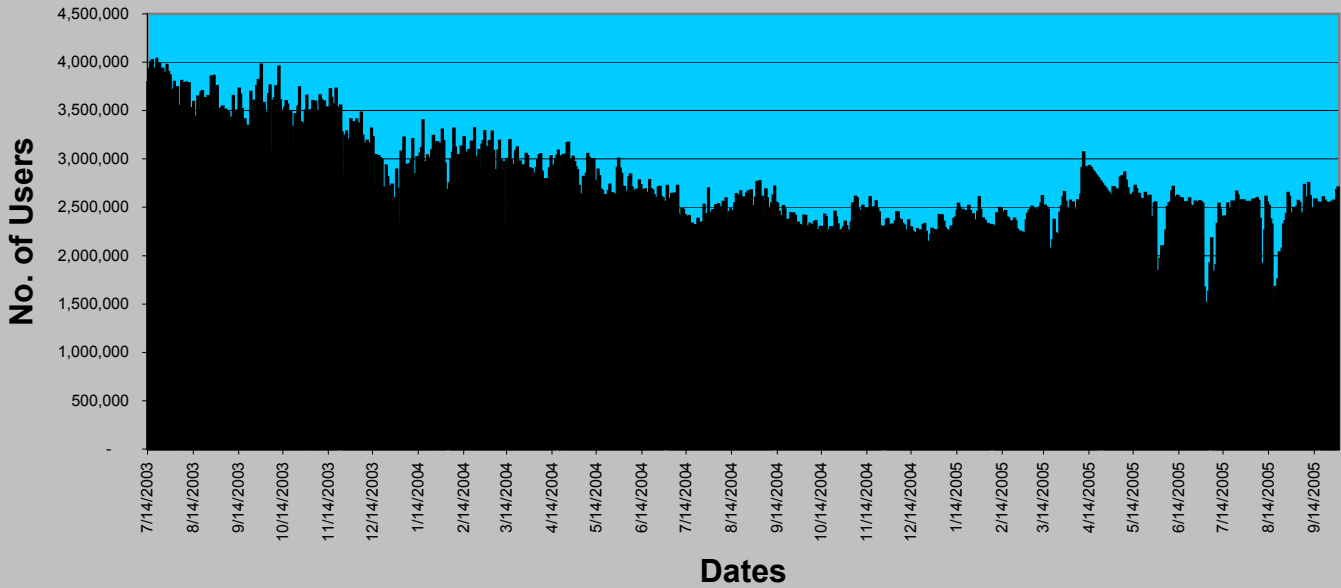

ALL STUDIOS TOP 10 MOVIES

Current Month	Last Month	Theatrical Release	Title	Studio	Cases by Month			
					SEP	AUG	JUL	JUN
1	1	6/29/2005	War of the Worlds	Paramount	36,987	51,291	23,311	910
2	5	4/22/2005	Kung Fu Hustle	Sony Pictures	33,511	36,621	36,369	22,668
3	3	5/27/2005	Madagascar	Dreamworks	31,871	36,748	37,452	23,497
4	8	2/18/2005	Constantine	Warner Bros	30,624	33,537	25,416	22,417
5	43	8/19/2005	40-Year-Old Virgin, The	Universal	30,244	4,511	*	*
6	6	3/11/2005	Robots	Fox	29,158	35,669	33,705	28,734
7	10	7/15/2005	Charlie and the Chocolate Factory	Warner Bros	26,720	30,121	8,191	*
8	2	5/19/2005	Star Wars Episode III: Revenge of the Sith	Fox	26,059	43,560	49,522	55,228
9	4	6/10/2005	Mr. and Mrs. Smith	Fox	24,107	36,748	29,656	22,980
10	14	7/15/2005	Wedding Crashers	Warner Bros	23,540	24,121	3,141	*

* Information not available

Top 10 Movies September 2005

Section 1 - Fast Track Summary

Number of Users - Fast Track

July 15, 2003 through September 30, 2005

Avg. Number of Files Per User - Fast Track

July 15, 2003 through September 30, 2005

SEPTEMBER 2005

Average Users Online

	Users
Daily Average	2,553,306
Lowest Daily Average	2,318,381
Highest Daily Average	2,749,209

	Time of Day					
	12AM	4AM	8AM	12PM	4PM	8PM
MARCH	2,144,867	2,326,799	2,548,433	2,719,829	2,434,658	2,305,517
APRIL	2,518,885	2,610,929	2,849,587	3,009,452	2,779,020	2,658,814
MAY	2,367,906	2,479,131	2,675,537	2,866,967	2,620,893	2,509,003
JUNE	2,246,918	2,374,082	2,560,006	2,756,771	2,564,142	2,416,401
JULY	2,051,957	2,233,013	2,436,685	2,588,151	2,424,435	2,223,904
AUGUST	2,077,547	2,213,804	2,338,353	2,540,001	2,379,544	2,196,580
SEPTEMBER	2,334,029	2,483,320	2,664,217	2,814,459	2,563,953	2,459,855